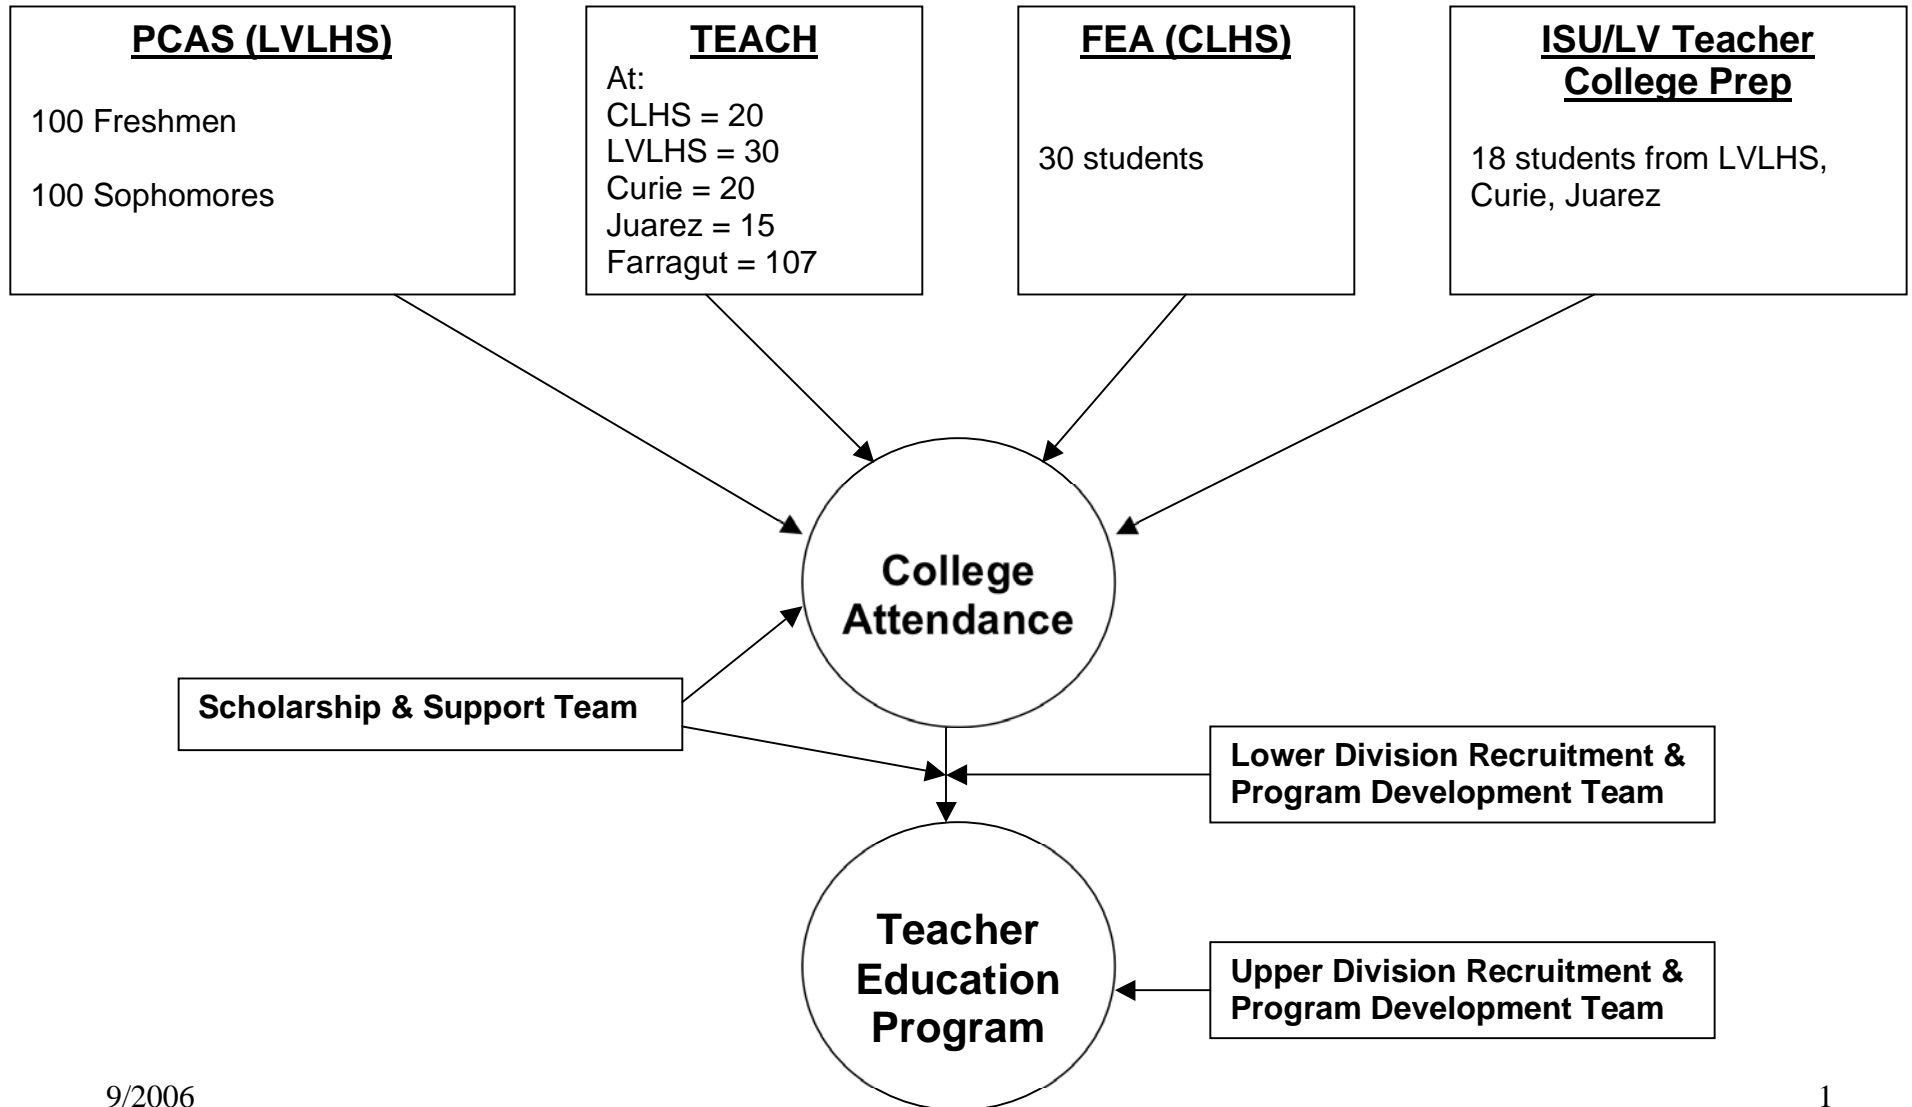

# Chicago Teacher Education Pipeline Programs and Partnerships (COE): Teacher Quality enhancement (TQE) Grant

## PRE-COLLEGE PREP AND RECRUITMENT (Phase I)

## RECRUITMENT, EMPLOYMENT, & RETENTION (Phase III)